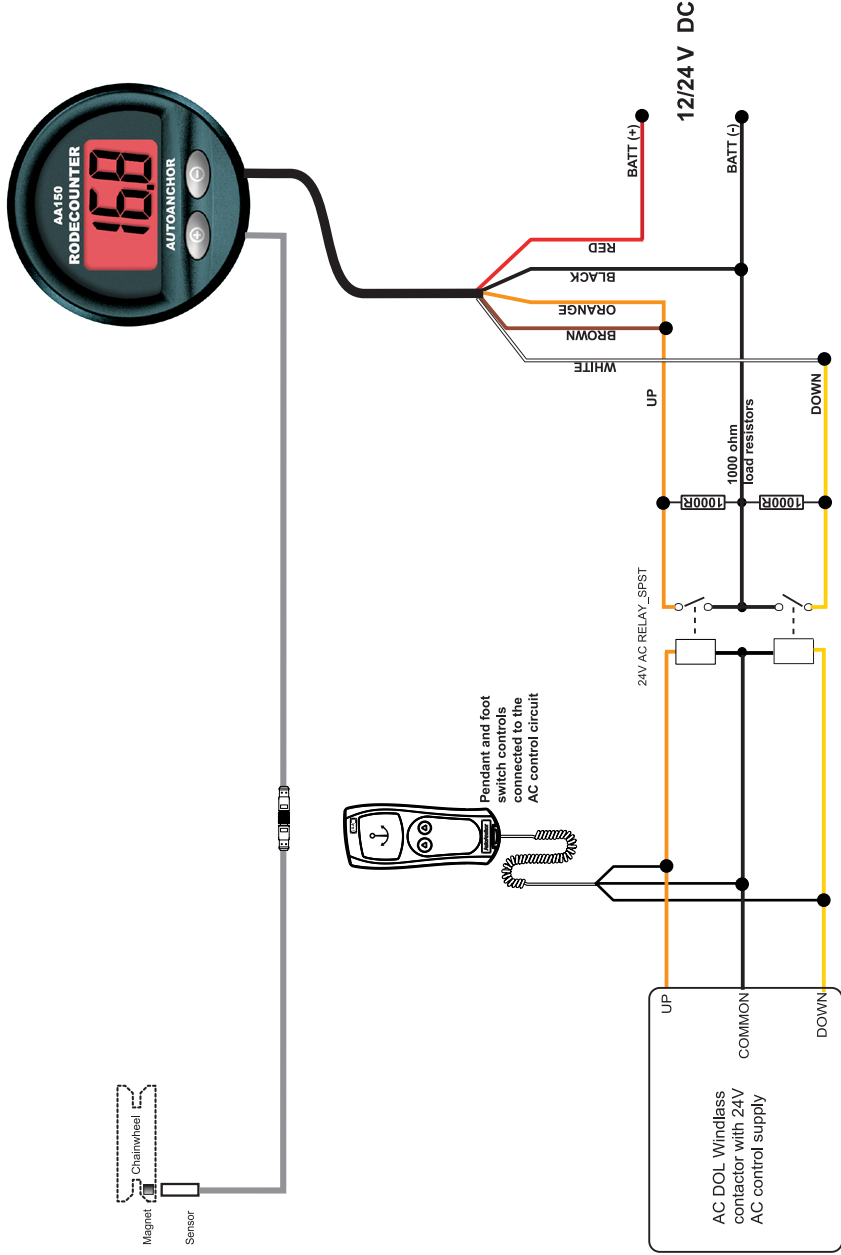

AA150.4 AC ALL CHAIN WINDLASS WITH DOL CONTROL FOR AA150 SYSTEM

WARNING: Power must be disconnected during installation and when making any changes to wiring after installation

INSTALLATIONS MUST BE CARRIED OUT IN ACCORDANCE WITH USCG, ABYC, NIMMA and BMEA REQUIREMENTS